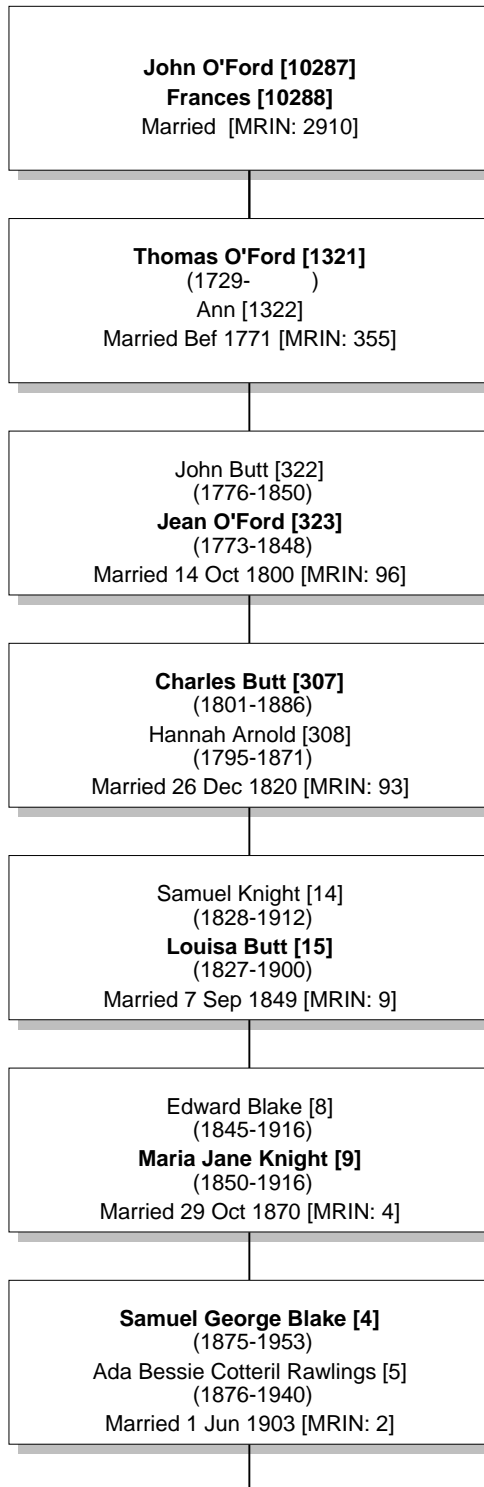

Relationship Chart

John O'Ford [10287] is the 6th great-grandfather of Elizabeth Elaine Blake [1]

Common Ancestor

Relationship Chart